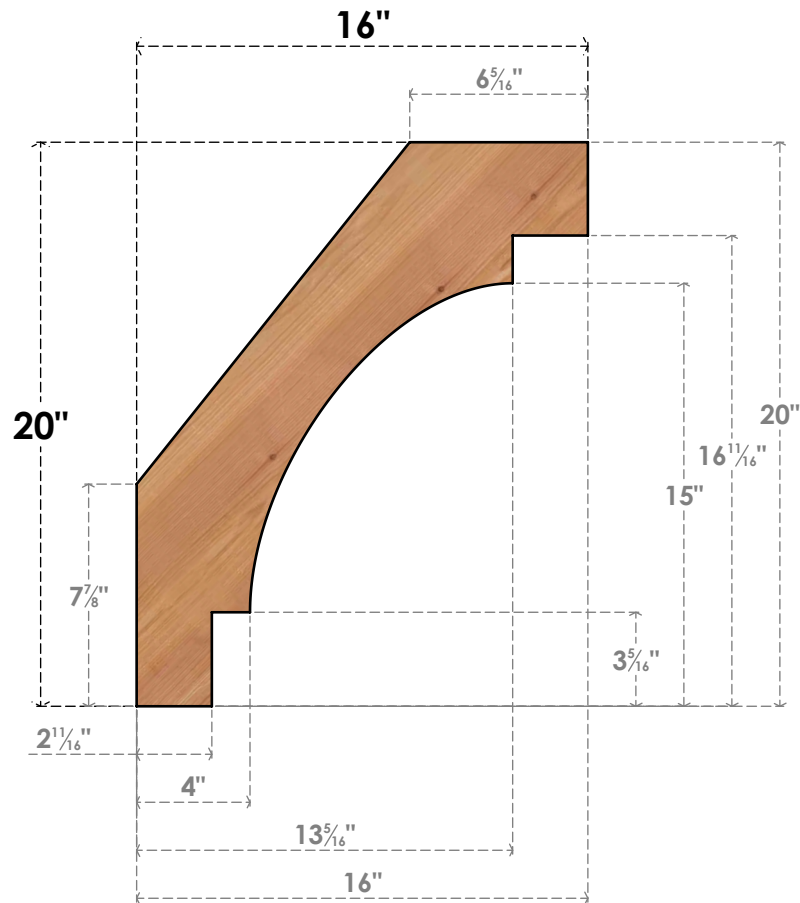

BRC06X16X20MRC00SWR

5 1/2"W X 16"D X 20"H MERCED SMOOTH BRACE, WESTERN RED CEDAR

SIDE

FRONT

EKENA MILLWORK
 2300 WEST MAIN ST.
 CLARKSVILLE, TX 75426
 TOLL FREE: 866-607-0453
 WWW.EKENAMILLWORK.COM

NOTES

1. INSTALLATION TO BE COMPLETED IN ACCORDANCE WITH MANUFACTURER'S SPECIFICATIONS.
2. DRAWING MAY NOT BE TO SCALE
3. THIS DRAWING IS INTENDED FOR DESIGN AND PLANNING PURPOSES ONLY.
4. ALL INFORMATION CONTAINED HEREIN WAS CURRENT AT THE TIME OF DEVELOPMENT BUT MUST BE REVIEWED AND APPROVED BY THE PRODUCT MANUFACTURER TO BE CONSIDERED ACCURATE.
5. PRODUCTS ARE NOT KILN DRIED. THIS ITEM IS UNIQUE AND WILL CONTAIN THE NATURAL VARIATIONS THAT THE WOOD SPECIES OFFERS. THIS MAY RESULT IN VARIATIONS UP TO 1/4"