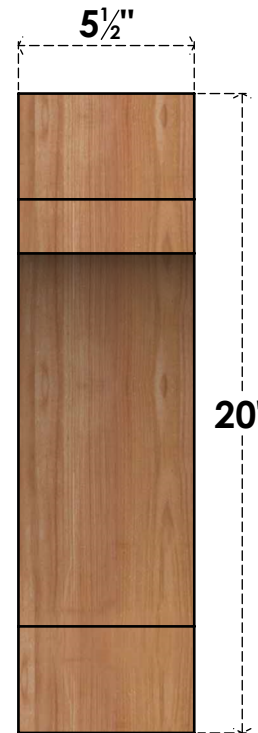

BRC06X16X20MRC00SWR

5 1/2"W X 16"D X 20"H MERCED SMOOTH BRACE, WESTERN RED CEDAR

SIDE

FRONT

EKENA MILLWORK
 2300 WEST MAIN ST.
 CLARKSVILLE, TX 75426
 TOLL FREE: 866-607-0453
 WWW.EKENAMILLWORK.COM

NOTES

1. INSTALLATION TO BE COMPLETED IN ACCORDANCE WITH MANUFACTURER'S SPECIFICATIONS.
2. DRAWING MAY NOT BE TO SCALE
3. THIS DRAWING IS INTENDED FOR DESIGN AND PLANNING PURPOSES ONLY.
4. ALL INFORMATION CONTAINED HEREIN WAS CURRENT AT THE TIME OF DEVELOPMENT BUT MUST BE REVIEWED AND APPROVED BY THE PRODUCT MANUFACTURER TO BE CONSIDERED ACCURATE.
5. PRODUCTS ARE NOT KILN DRIED. THIS ITEM IS UNIQUE AND WILL CONTAIN THE NATURAL VARIATIONS THAT THE WOOD SPECIES OFFERS. THIS MAY RESULT IN VARIATIONS UP TO 1/4"